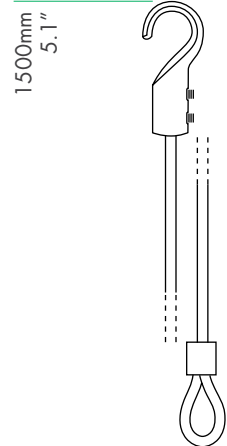

Sky Planter Ceramic Range Accessories

The Sky Planter Ceramic is offered with a choice of hanging accessory sold separately; a 1500mm ceiling extension with adjustable hook, or the choice of two sizes of wall mount. These accessories are hand crafted from high quality stainless steel, come with full instructions, and are easy to install.

Ceiling Extension

Colours