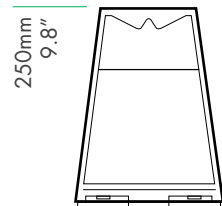

Outdoor

Colours

1.03kg
2.3lbs