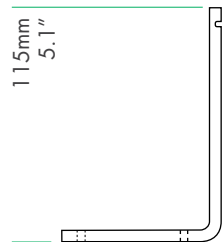

Mini

Colours

Also available as a
Mini Triple Pack

120mm
4.7"

90mm
3.5"

470g
1.1lbs

Small

Colours

140mm
5.5"

105mm
4.1"

630g
1.4lbs

Medium

Colours

190mm
7.5"

165mm
6.5"

1.5kg
3.3lbs

Sky Planter Ceramic Range Accessories

The Sky Planter Ceramic is offered with a choice of hanging accessory sold separately; a 1500mm ceiling extension with adjustable hook, or the choice of two sizes of wall mount. These accessories are hand crafted from high quality stainless steel, come with full instructions, and are easy to install.

Ceiling Extension

Colours

25g
0.06lbs

Wall Mount (S)

Colours

68g
0.15lbs

Wall Mount (L)

Colours