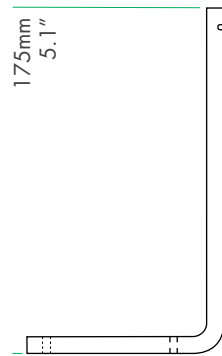

Mini

Colours

Also available as a
Mini Triple Pack

120mm
4.7"

90mm
3.5"

470g
1.1lbs

Small

Colours

140mm
5.5"

105mm
4.1"

630g
1.4lbs

Medium

Colours

190mm
7.5"

165mm
6.5"

1.5kg
3.3lbs

Ceiling Extension

Colours

25g
0.06lbs

Wall Mount (S)

Colours

68g
0.15lbs

Wall Mount (L)

Colours

195g
0.43lbs